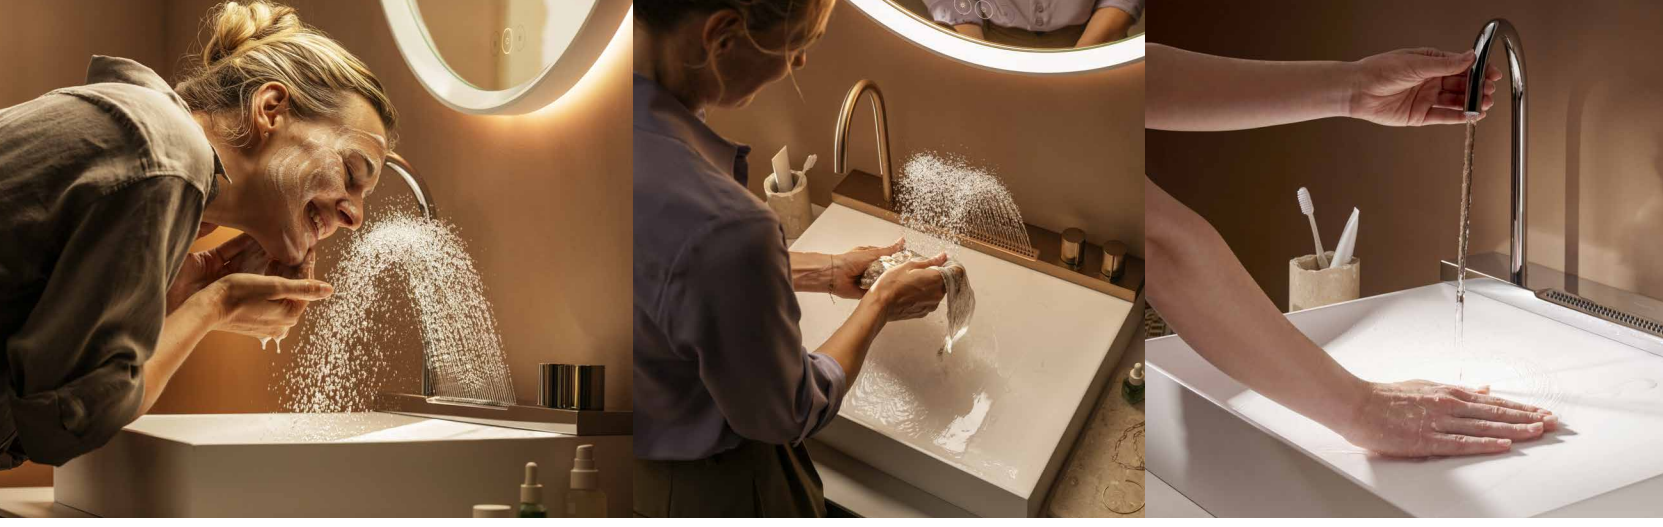

Avalegra

AquaUnit 580/475

#22472000

~~125.584₺~~

62.750₺

#22472140

~~134.554₺~~

67.250₺

ComfortZone

Easy Installation

Made to fit
NoiseReduction

QuickClean+

Thermostat

LaminarSpray

Rain

YENİLİKLER